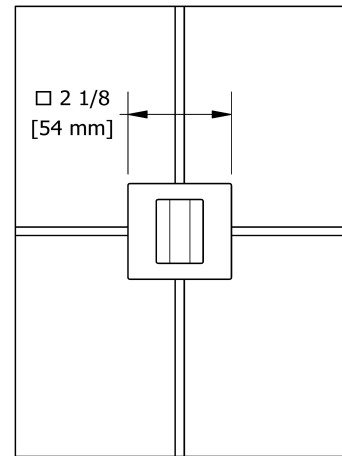

Sizes, models and finishes may differ from those presented.

Warranty

This Riobel Inc. product you have purchased carries a Limited Lifetime Warranty on the chrome, PVD finish, blacks and all working parts and is guaranteed from the initial purchase date against all manufacturing defects. All other finishes, including plastic components, are guaranteed for one year. All electric and/or electronic parts are covered by a 5-year limited warranty. The warranty offered on our products will be honored only if the installation is performed by a certified master plumber.

Customer Care

Phone (800) 777 - 9762 | Email: customer-care@houseofrohl.com | Website: houseofrohl.com/support/contact-us

Consult your local House of Rohl showroom for additional information and specifications. For complete warranty details and a list of showrooms, go to houseofrohl.com