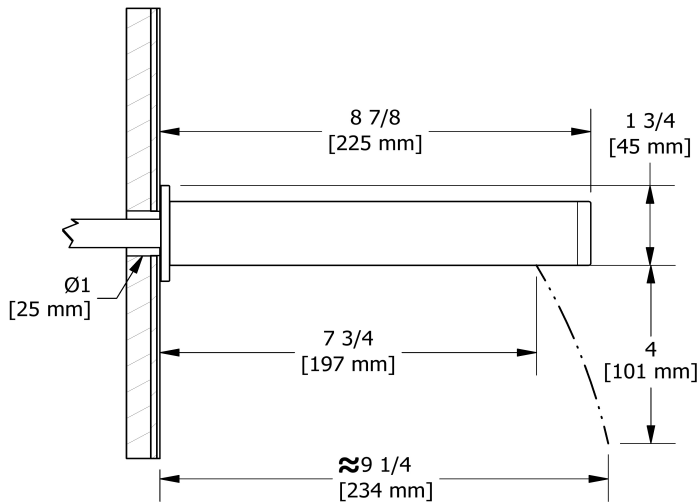

Sizes, models and finishes may differ from those presented.

Warranty

This Riobel Inc. product you have purchased carries a Limited Lifetime Warranty on the chrome, PVD finish, blacks and all working parts and is guaranteed from the initial purchase date against all manufacturing defects. All other finishes, including plastic components, are guaranteed for one year. All electric and/or electronic parts are covered by a 5-year limited warranty. The warranty offered on our products will be honored only if the installation is performed by a certified master plumber.

Customer Care

Phone (800) 777 - 9762 | Email: customer-care@houseofrohl.com | Website: houseofrohl.com/support/contact-us

Consult your local House of Rohl showroom for additional information and specifications. For complete warranty details and a list of showrooms, go to houseofrohl.com